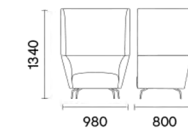

AR-KAS-SO-03