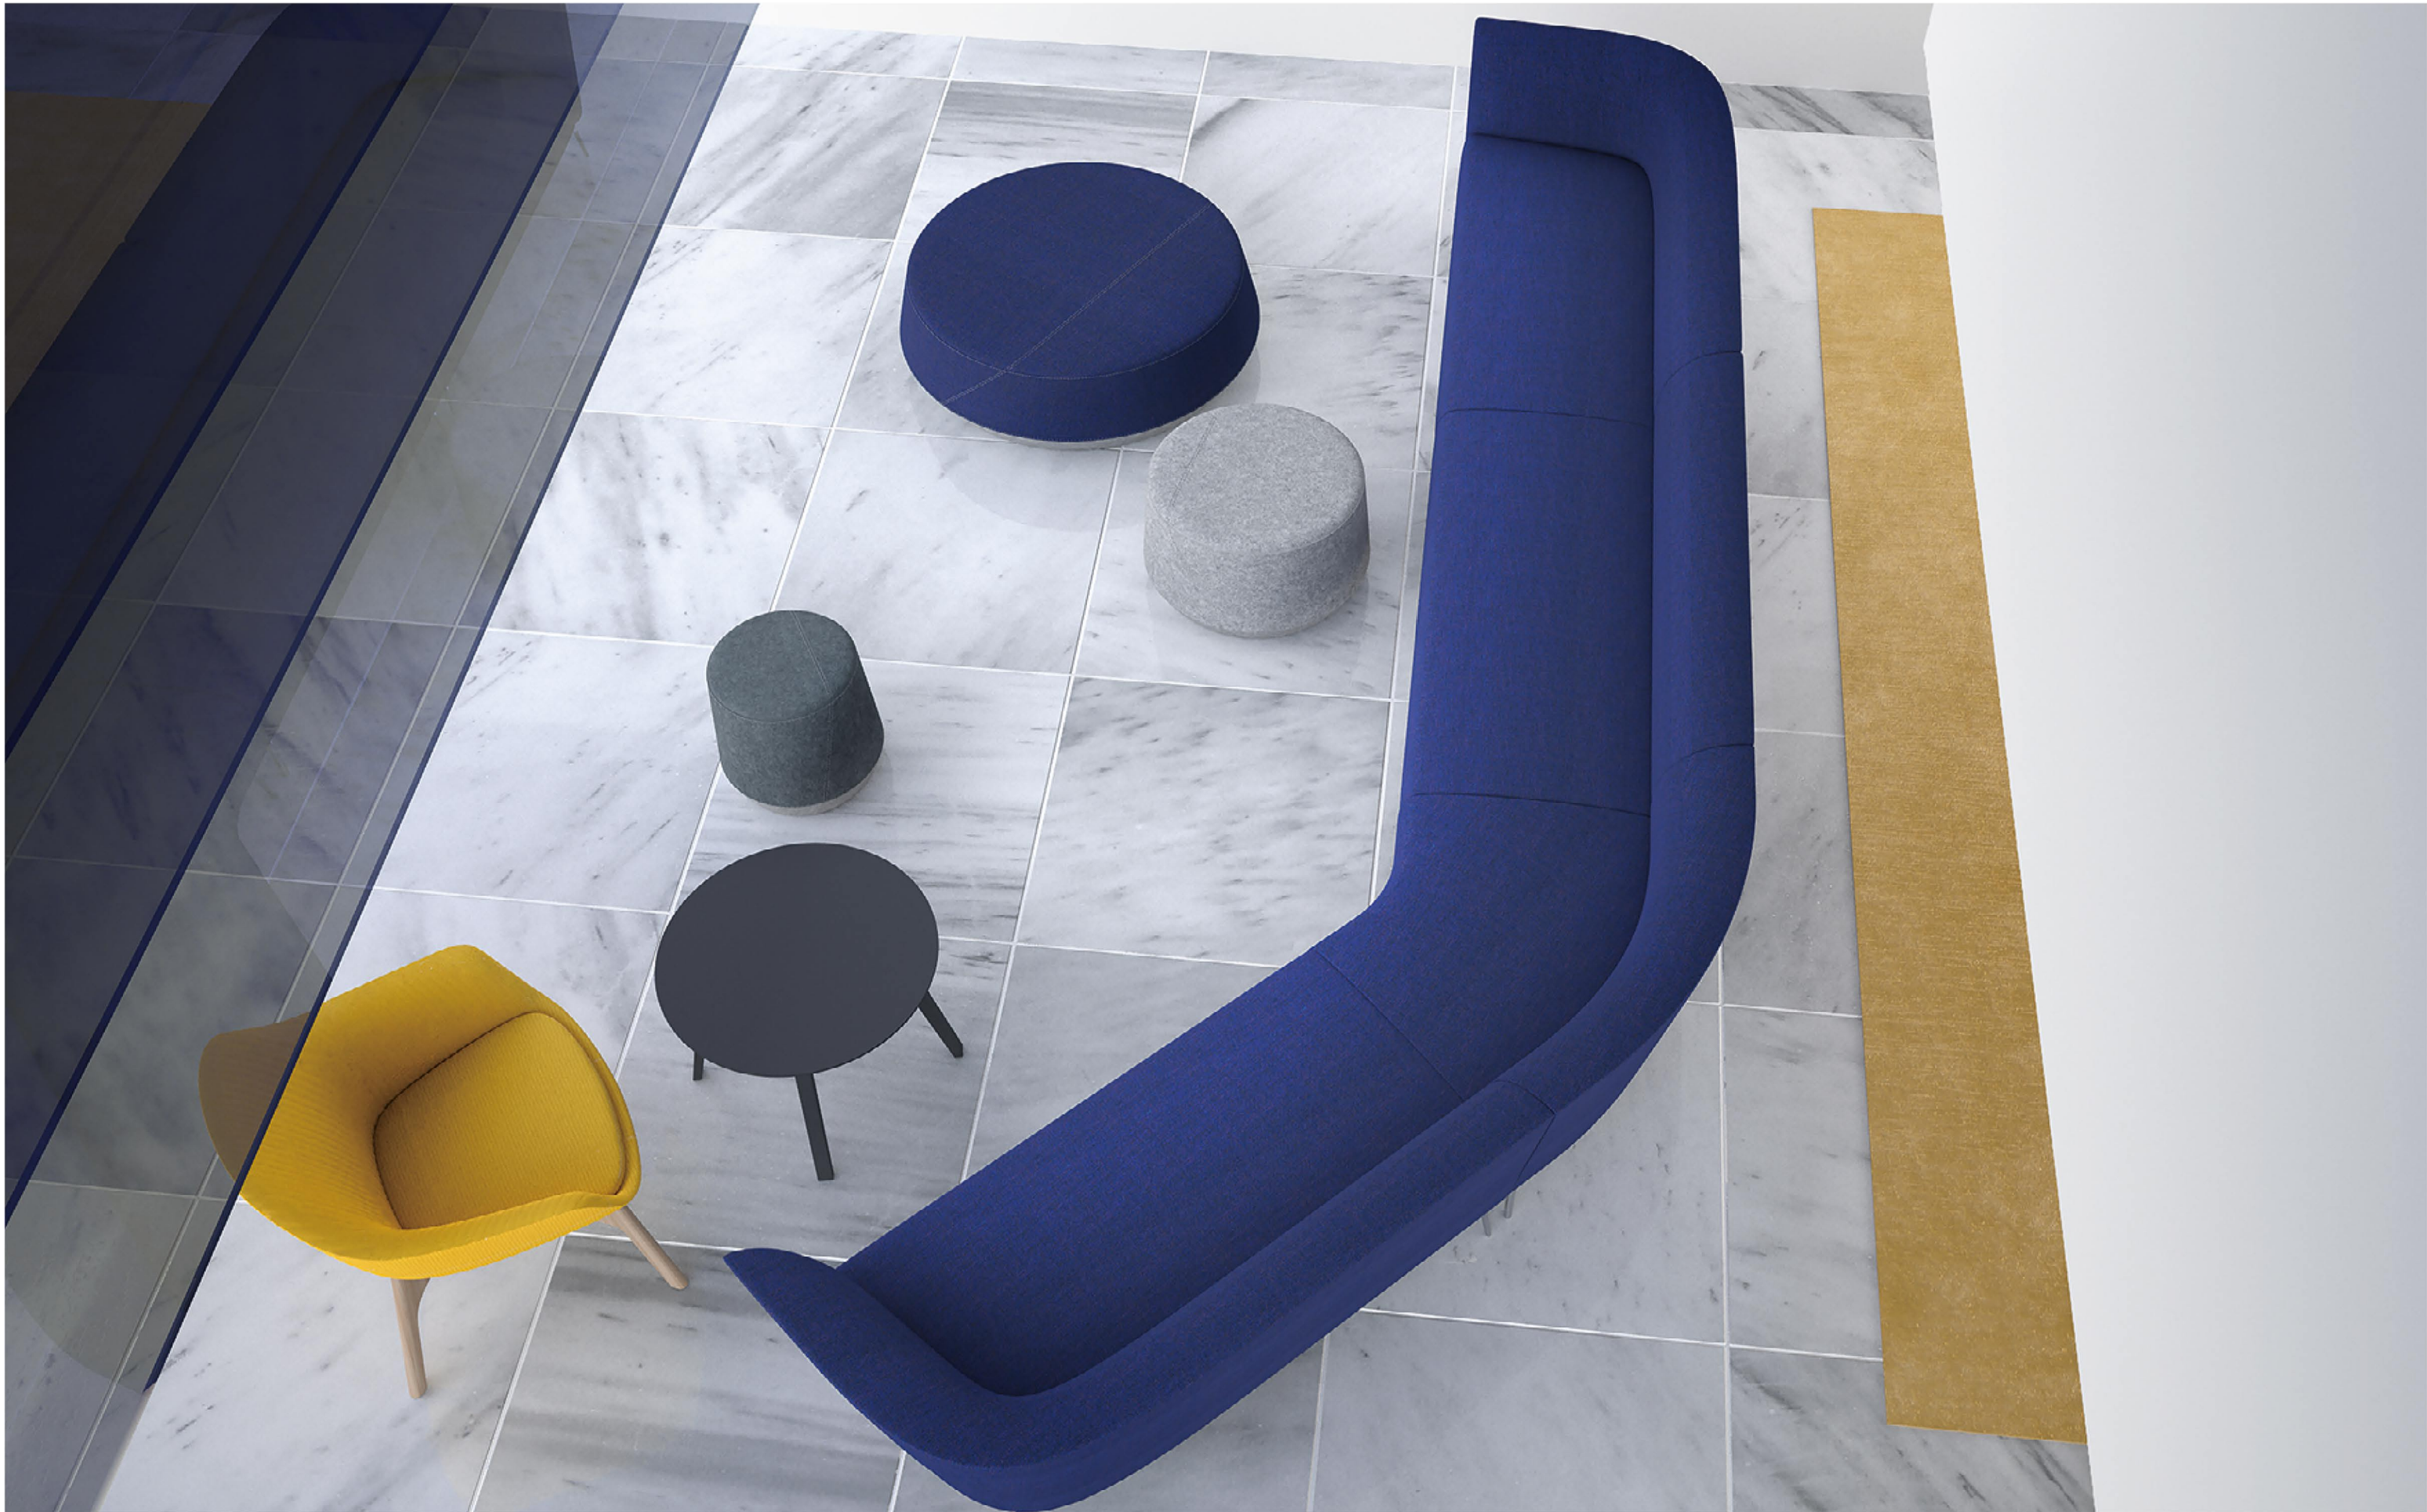

KAS

凯斯沙发

Design by Collectivo
2018

凯斯系列是一款能适配不同空间布局的模块沙发组，通过模块的组合，形成不同形式大小的沙发组，置于休闲区，茶水区，接待区等空间。
凯斯系列模块还包括高背款模块组，满足现代化办公中所需的私密洽谈空间，形成相对独立的办公洽谈区。

Kas series, is a modular system of sofa elements combining short and long elements, which meets different needs for different areas such as waiting, resting and meeting by combining these elements. With lines as smooth and elegant as a signature, Kas series can light the spaces while providing excellent sitting experience.

To fit the new trend of office behavior, Kas series provides 2 more high-back versions, 1-seater and 2-seater, which meets the needs of privacy for individual office.

凯斯系列模块高背款可以单独散落空间中，形成个人私密空间，也可两两相对，形成半开放的洽谈区。

Kas high-back version can serve as single sofa or face-to-face organizing principle for the needs for resting and meeting.

AR-KAS-SO-01
W1600 D800 H1320

AR-KAS-SO-02
W1600 D800 H680

AR-KAS-SO-03
W980 D880 H1340