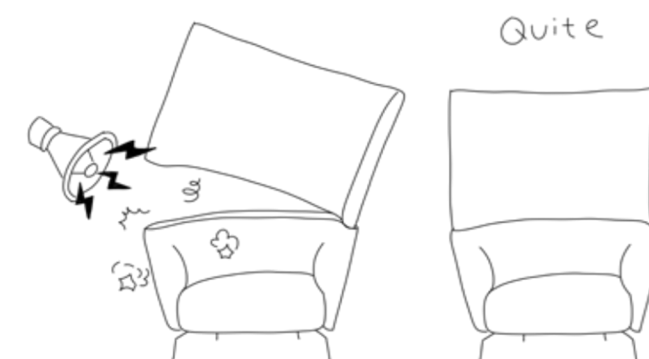

KAS

凯斯沙发

Design by Collectivo
2018

凯斯系列是一款能适配不同空间布局的模块沙发组，通过模块的组合，形成不同形式大小的沙发组，置于休闲区，茶水区，接待区等空间。
凯斯系列模块还包括高背款模块组，满足现代化办公中所需的私密洽谈空间，形成相对独立的办公洽谈区。

Kas series, is a modular system of sofa elements combining short and long elements, which meets different needs for different areas such as waiting, resting and meeting by combining these elements. With lines as smooth and elegant as a signature, Kas series can light the spaces while providing excellent sitting experience.

To fit the new trend of office behavior, Kas series provides 2 more high-back versions, 1-seater and 2-seater, which meets the needs of privacy for individual office.

凯斯系列模块高背款可以单独散落空间中，形成个人私密空间，也可两两相对，形成半开放的洽谈区。

Kas high-back version can serve as single sofa or face-to-face organizing principle for the needs for resting and meeting.

AR-KAS-SO-01
W1600 D800 H1320

AR-KAS-SO-02
W1600 D800 H680

AR-KAS-SO-03
W980 D880 H1340