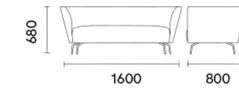

AR-KAS-SO-02